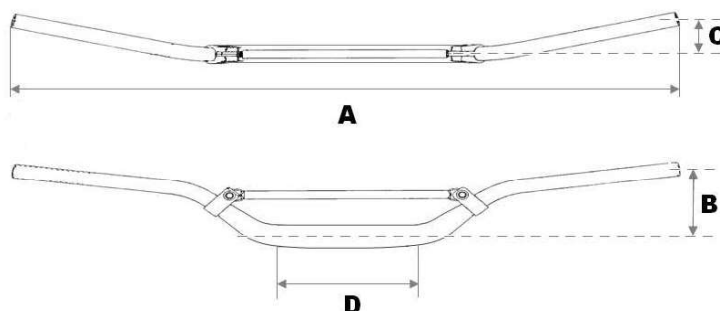

## Handlebar with variable diameter 28,6—22,2 mm with cross bar

The handlebar Top Race is realized in Ergal 7075T6 to ensure a high degree of resistance without penalizing elasticity of product. The larger diameter and the cross bar allow maximum rigidity and a best feeling with your bike. Safety and precise-preciseness are guaranteed with Top Race handlebar.

Bar pad included

Model H301		Model H302		Model H303		Model H304		Model H305	
Colour	Code	Colour	Code	Colour	Code	Colour	Code	Colour	Code
Black	H30100	Black	H30200	Black	H30300	Black	H30400	Black	H30500
Anthracite	H30101	Anthracite	H30201	Anthracite	H30301	Anthracite	H30401	Anthracite	H30501
Silver	H30102	Silver	H30202	Silver	H30302	Silver	H30402	Silver	H30502
Gold	H30103	Gold	H30203	Gold	H30303	Gold	H30403	Gold	H30503
Red	H30104	Red	H30204	Red	H30304	Red	H30404	Red	H30504
Blue	H30105	Blue	H30205	Blue	H30305	Blue	H30405	Blue	H30505
Orange	H30106	Orange	H30206	Orange	H30306	Orange	H3406	Orange	H30506

## Technical data

Material	: Ergal 7075
Treatment	: T6
Diameter mm	: variable 28,6 –22,2
Cross bar	: Yes
Weigth gr	: 810
Finishing	: Anodizing
Bar pad	: Yes

Model	A	B	C	D
H301	805	104	40	130
H302	797	115	46	130
H303	790	100	51	130
H304	807	86	46	130
H305	805	91	55	130